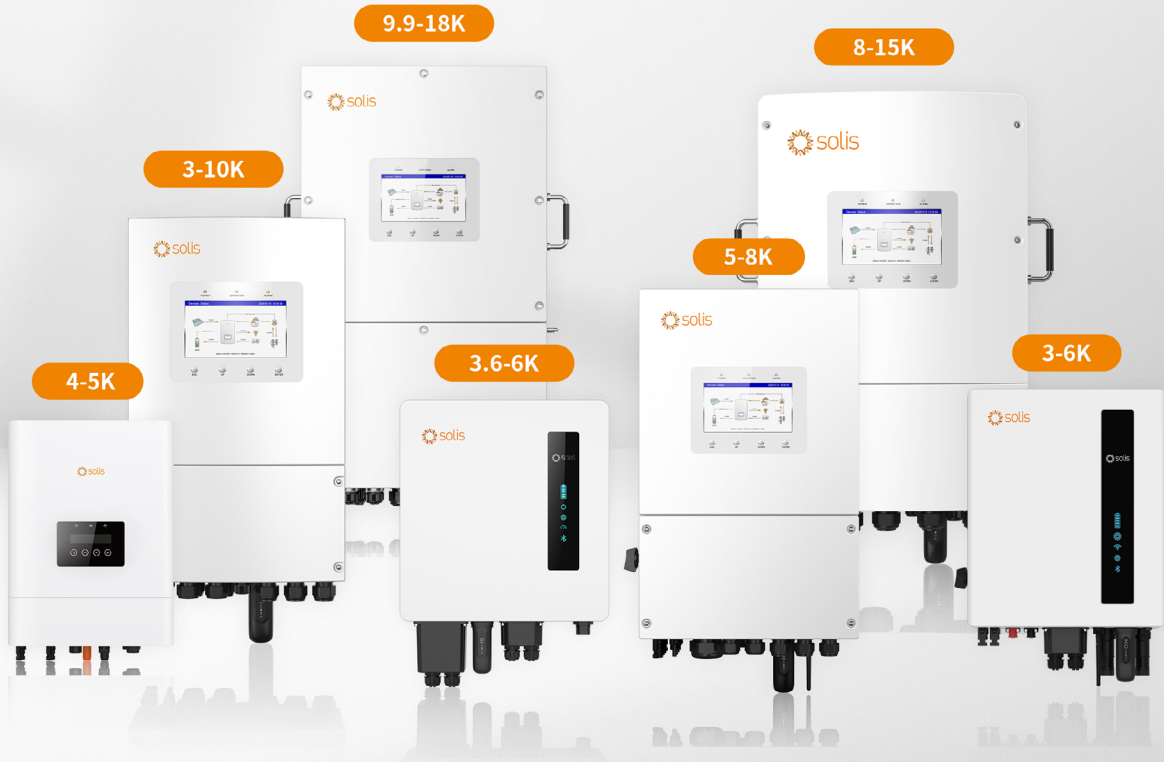

Solis Residential **Low-Voltage** Energy Storage Inverters

Models:

S6-EH1P(3-6)K-L-EU / S6-EH1P(3-6)K-L-AU

S6-EO1P(4-5)K-L / S6-EO1P(4-5)K-48

S6-EO1P(4-5)K-48-EU / S6-EA1P(3.6-6)K-L

S6-EH1P(3-10)K-L-PLUS / S6-EH1P(9.9-18)K03-NV-YD-L

S6-EH2P(5-8)K02-SV-YD-L / S6-EH2P(9.6-16)K03-SV-YD-L-US

S6-EH2P(10-18)K03-SV-YD-L / S6-EH3P(8-15)K02-NV-YD-L

S6-EH3P(7-9)K02-LV-YD-L